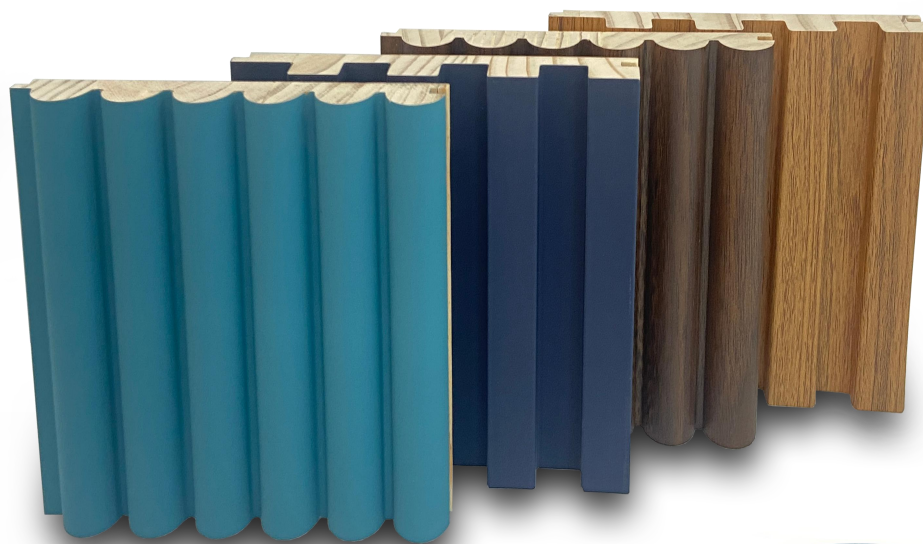

## SOLID WOOD DECO WALL PANEL SERIES

**TianGe FOUR GRID SOLID DECO PANEL**

Item no. :TG-DP016

Color: TG07-3007-F

Base Material:solid pine wood

Size: 2750mm\*147mm\*17mm

Appllication: interior wall

**TianGe THREE GRID SOLID DECO PANEL**