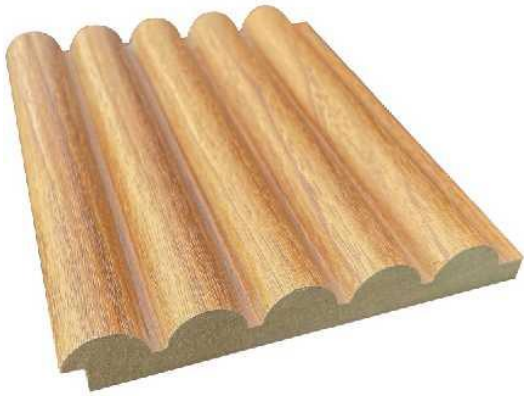

Appllication: interior wall

**TianGeTHREE ARCH GRID SOLID DECO PANEL**

Item no. :TG-DP008

Material:solid pine wood

Size: 2750mm\*120mm\*18mm

Color: Refer to color chart

Appllication: interior wall

**TianGe FIVE ARCH GRID SOLID DECO PANEL**

Item no. :TG-DP009

Material:solid pine wood

Size: 2750mm\*120mm\*18mm

Color: Refer to color chart

Appllication: interior wall

**TianGe FOUR ARCH SOLID DECO PANEL**

Item no. :TG-DP010

Material:solid pine wood